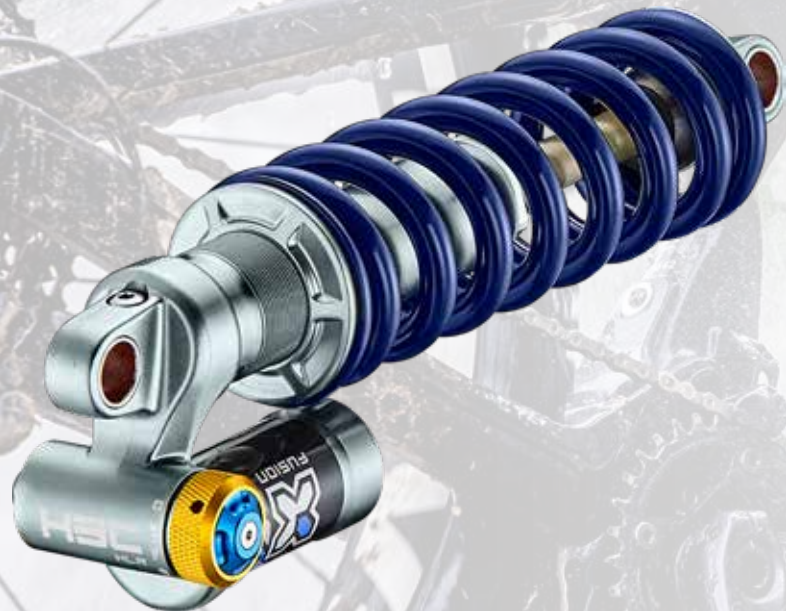

H3C Series

New piggyback Coil shock, Three positions platform, low speed, rebound

H3C HLR

Weight	350 grams(w/o spring)
Spring	Coil
Adjustments	HS comp, LS comp, Rebound
Sizes	Metric 250/75 & Trunnion 225/75
Options	Polymer Hardware

H3C RCP

Weight	318 grams(w/o spring)
Spring	Coil
Adjustments	Three positions platform, Low speed, Rebound
Sizes	Metric, Trunnion
Options	Polymer Hardware