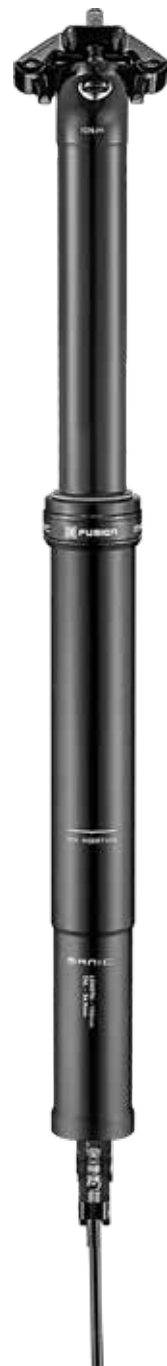

Dropper Seat Posts

Full range dropper seat posts line with internal routing

MANIC GRAVEL Series

Manic 50mm

Travel 50mm
Weight 420 grams
Sizes 27.2mm
Remote New two ways control remote system

MANIC Series

Manic 100mm

Travel 100mm
Weight 416 grams(30.9mm)
Sizes 27.2mm, 30.9mm, 31.6mm and 34.9mm
Note Internal cable routing only

Manic 150mm

Travel 150mm
Weight 521 grams(30.9mm)
Sizes 30.9mm, 31.6mm and 34.9mm
Note Internal cable routing only

Manic 190mm

Travel 190mm
Weight 689 grams
Sizes 30.9mm, 31.6mm and 34.9mm
Note Internal cable routing only

Manic 125mm

Travel 125mm
Weight 459 grams(30.9mm)
Sizes 30.9mm, 31.6mm and 34.9mm
Note Internal cable routing only

Manic 170mm

Travel 170mm
Weight 550 grams(30.9mm)
Sizes 30.9mm, 31.6mm and 34.9mm
Note Internal cable routing only

Manic 200mm

Travel 200mm
Weight 694 grams(34.9mm)
Sizes 30.9mm, 31.6mm and 34.9mm
Note Internal cable routing only

Remote Number	Remote type	Photo of remote	MANIC	I-SPEC 2	I-SPEC EV	MMX
1	Alloy without angle adjustable remote		√	√	√	√
2	Plastic without angle adjustable remote		√	√	√	√
3	Entry Plastic standard remote		√			
4	Gravel two ways control remote		√