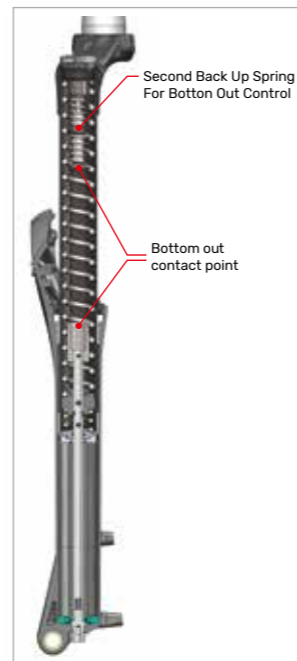

TRACE 36 Series

36mm Stanchion Tube 29 Inch Wheel Fork Up To 170mm of Travel

ABS Mount

Trace 36 RC

Weight 4.4 pounds / 2000 grams
Wheel Size 29 inch
Travel 140mm, 160mm, 170mm
Stanchion 36mm Anodized aluminum
Spring Coil(Soft, Standard, Firm), Air spring
Damper RC Damper
Adjustments Compression(Open to Firm), Rebound, Air spring or Preload spring
Steerer Taper Standard
Axle Thru Axle 110x15mm Boost
Offset 51mm & 44mm
Options RC Remote

Trace 36 Roughcut HLR

Weight 4.4 pounds / 2000 grams
Wheel Size 29 inch
Travel 140mm, 160mm, 170mm
Stanchion 36mm Anodized aluminum
Spring Coil(Soft, Standard, Firm), Air spring
Damper Roughcut HLR
Adjustments HS comp, LS comp, Rebound, Air spring or Preload spring
Steerer Taper Standard
Axle Thru Axle 110x15mm Boost
Offset 51mm & 44mm

Trace 36 Roughcut RCP

Weight 5.3 pounds / 2400 grams
Wheel Size 29 inch
Travel 140mm, 160mm, 170mm
Stanchion 36mm Anodized aluminum
Spring Coil(Soft, Standard, Firm), Air spring
Damper Roughcut RCP
Adjustments 3 Positions platform, LS comp, Rebound, Air spring or Preload spring
Steerer Taper Standard
Axle Thru Axle 110x15mm Boost
Offset 51mm & 44mm

*Second Back Up Spring For Bottom Out Control
*10mm Travel Adjustment