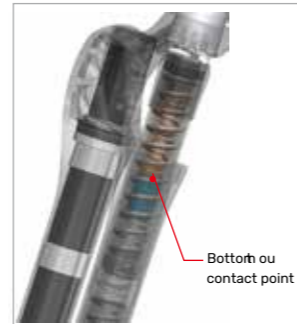

TRACE 36 Series

36mm Stanchion Tube 29 Inch Wheel Fork Up To 170mm of Travel

ABS Mount

Trace 36 RC

Weight 4.4 pounds / 2000 grams
Wheel Size 29 inch
Travel 140mm, 160mm, 170mm
Stanchion 36mm Anodized aluminum
Spring Coil(Soft, Standard, Firm), Air spring
Damper RC Damper
Adjustments Compression(Open to Firm), Rebound, Air spring or Preload spring
Steerer Taper Standard
Axle Thru Axle 110x15mm Boost
Offset 51mm & 44mm
Options RC Remote

Trace 36 Roughcut HLR

Weight 4.4 pounds / 2000 grams
Wheel Size 29 inch
Travel 140mm, 160mm, 170mm
Stanchion 36mm Anodized aluminum
Spring Coil(Soft, Standard, Firm), Air spring
Damper Roughcut HLR
Adjustments HS comp, LS comp, Rebound, Air spring or Preload spring
Steerer Taper Standard
Axle Thru Axle 110x15mm Boost
Offset 51mm & 44mm

Trace 36 Roughcut RCP

Weight 5.3 pounds / 2400 grams
Wheel Size 29 inch
Travel 140mm, 160mm, 170mm
Stanchion 36mm Anodized aluminum
Spring Coil(Soft, Standard, Firm), Air spring
Damper Roughcut RCP
Adjustments 3 Positions platform, LS comp, Rebound, Air spring or Preload spring
Steerer Taper Standard
Axle Thru Axle 110x15mm Boost
Offset 51mm & 44mm

*Second Back Up Spring For Bottom Out Control
*10mm Travel Adjustment